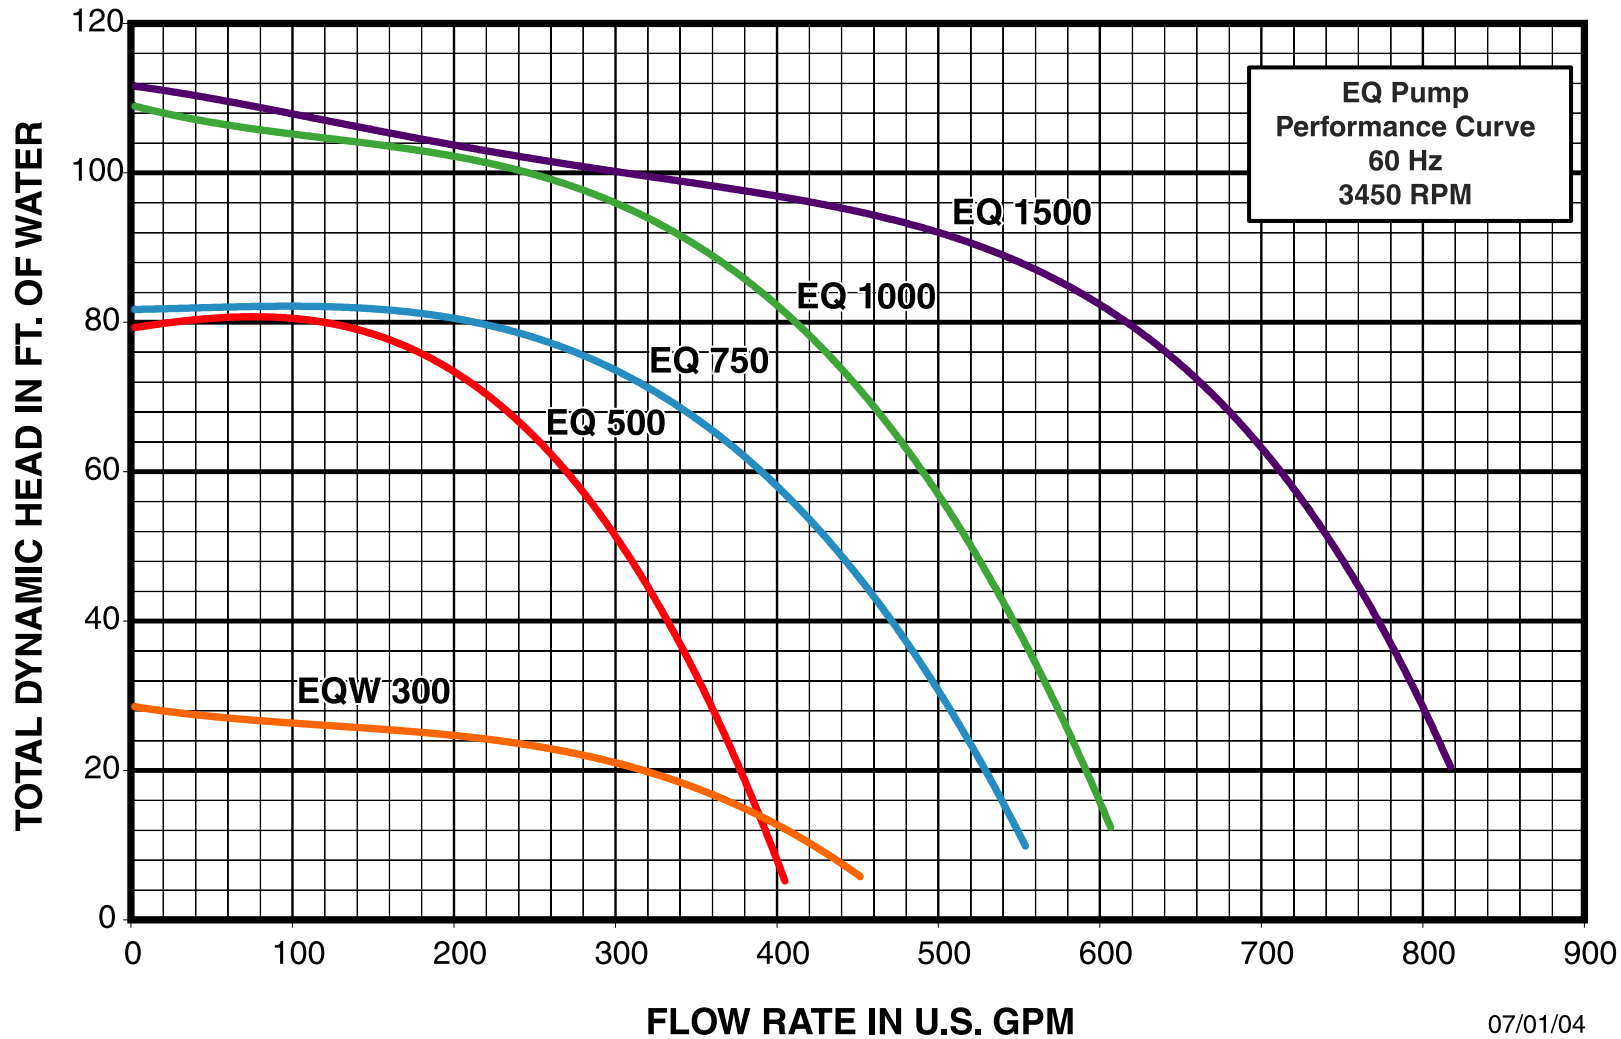

# PENTAIR POOL PRODUCTS EQ SERIES® PERFORMANCE CURVES

### Single Phase Pump with Strainer

- EQW 300 = 93830
- EQW 500 = 93834
- EQW 750 = 93838

### 3 Phase Pump with Strainer

- EQW 300 = 93832
- EQW 500 = 93836
- EQW 750 = 93840
- EQW 100 = 93842
- EQW 1500 = 93844